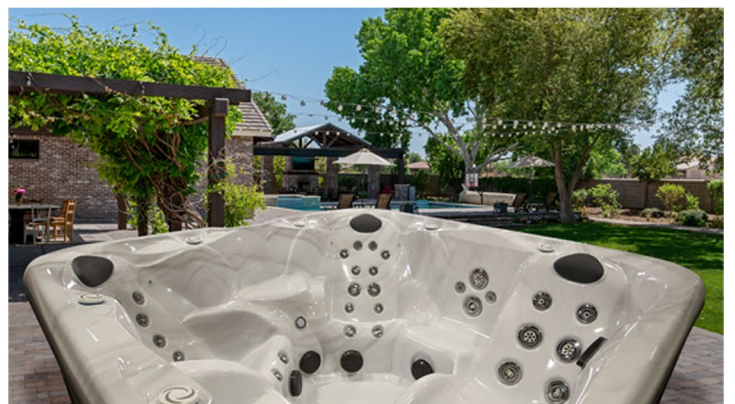

THE WELLNESS HOT TUB WITH LOUNGER

SPECIFICATIONS **ONTARIO L HOT TUB**

SEATS 6 Persons with Lounger

DIMENSIONS

86" x 86" x 36" / 218.44 x 218.44 x 91.44 cm

DRY WEIGHT 717 lbs / 325 kg

WET WEIGHT 3561 lbs / 1616 kg

VOLUME 3420 US Gallons / 1556 Litres

JETS 51 Stainless Steel HydroTherapy Jets

FEATURES

- Topside Control: Gecko Electronics with Touch Screen
- 2 Pumps
 - Pump 1:** Dual Speed 3Hp Pump
 - Pump 2:** Single Speed 4HP Pump
- Wellness Massage Jets and Massage Selectors
- Laminar Waterfall
- Purewater System
- Freestyle Composite Cabinet Panels
- LED Interior Lighting, plus Corner Cabinet Lights
- ThermoShield Insulation, plus a 5'3" Spa Cover

THE WELLNESS HOT TUB ALL SEATS

SPECIFICATIONS

ONTARIO HOT TUB

SEATS 7 Persons

DIMENSIONS

86" x 86" x 36" / 218.44 x 218.44 x 91.44 cm

DRY WEIGHT 740 lbs / 336 kg

WET WEIGHT 3,559 lbs / 1,615 kg

VOLUME 338 US Gallons / 1,280 Litres

JETS 54 Stainless Steel HydroTherapy Jets

FEATURES

- Topside Control: Gecko Electronics with Touch Screen
- 2 Pumps
 - Pump 1:** Dual Speed 3Hp Pump
 - Pump 2:** Single Speed 4HP Pump
- Wellness Massage Jets and Massage Selectors
- Laminar Waterfall
- Purewater System
- Freestyle Composite Cabinet Panels
- LED Interior Lighting, plus Corner Cabinet Lights
- ThermoShield Insulation, plus a 5" / 3" Spa Cover